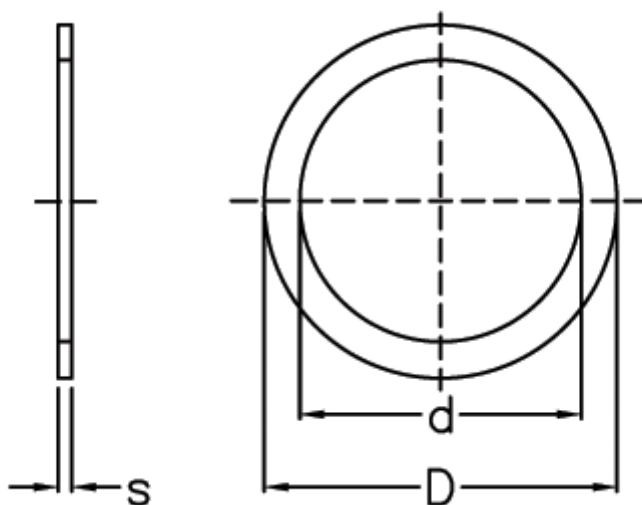

Article number: 0130586

Description: Shim Washer
PS 37x47x1 DIN 988

Measures

d = 37

D = 47

Description = PS 37x47x1

s = 1.00

tol = -0.05

Weight kg/1000 = 5.160